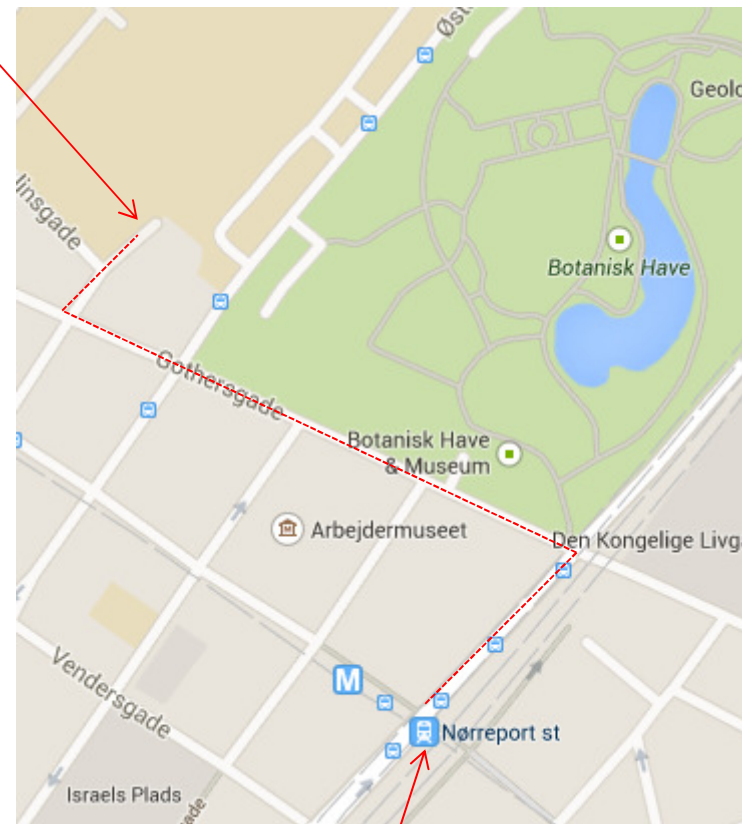

## Entry to auditorium

Venue address:  
24. Marts 2015, kl 10:30-16:00  
Location: 22.0.19, Auditorium at Bartholinsgade 2,  
1356 Copenhagen K

Bus and trains from everywhere