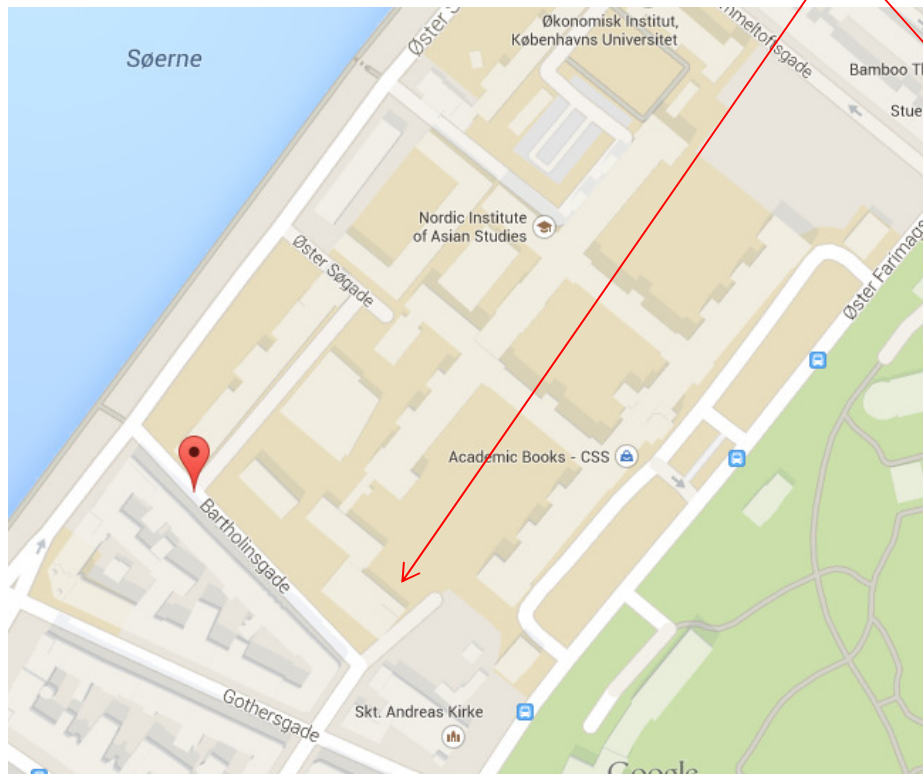

## Entry to auditorium

Venue address:  
24. Marts 2015, kl 10:30-16:00  
Location: 22.0.19, Auditorium at Bartholinsgade 2,  
1356 Copenhagen K

Bus and trains from everywhere